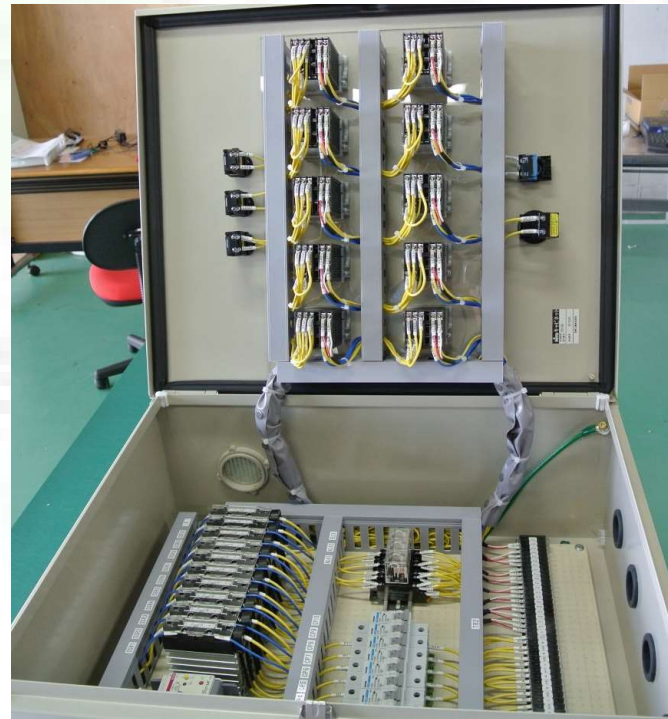

Temperature Control Panel For Heating Jacket

Standard Thermal Control Panel

- Oure Standard is 10PID Control Panel

Specifications

Internal wiring diagram

Others