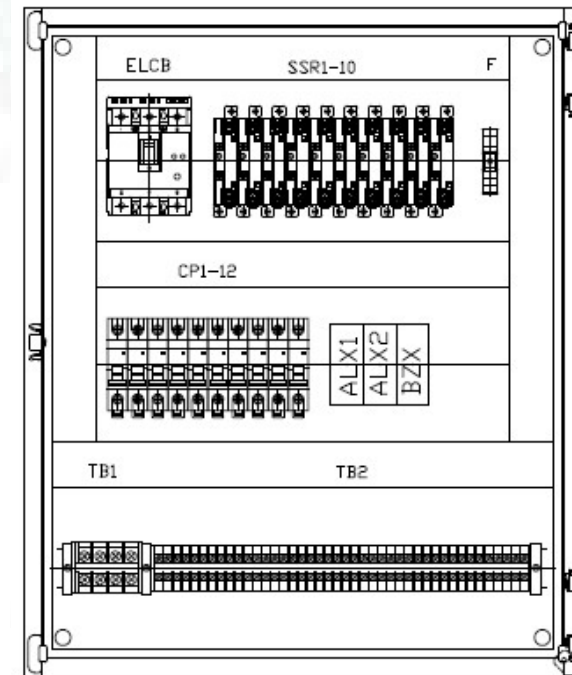

Temperature Control Panel For Heating Jacket

Standard Thermal Control Panel

- Oure Standard is 10PID Control Panel

Specifications

Internal wiring diagram

Others