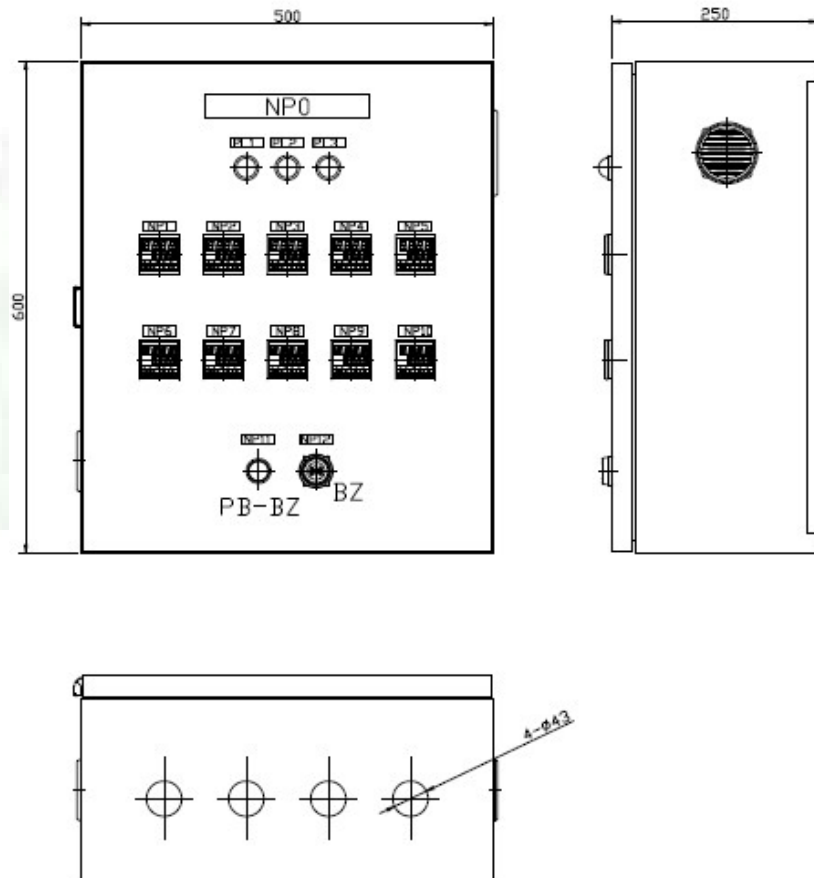

Temperature Control Panel For Heating Jacket

Standard Thermal Control Panel

- Oure Standard is 10PID Control Panel

Specifications

Internal wiring diagram

Others